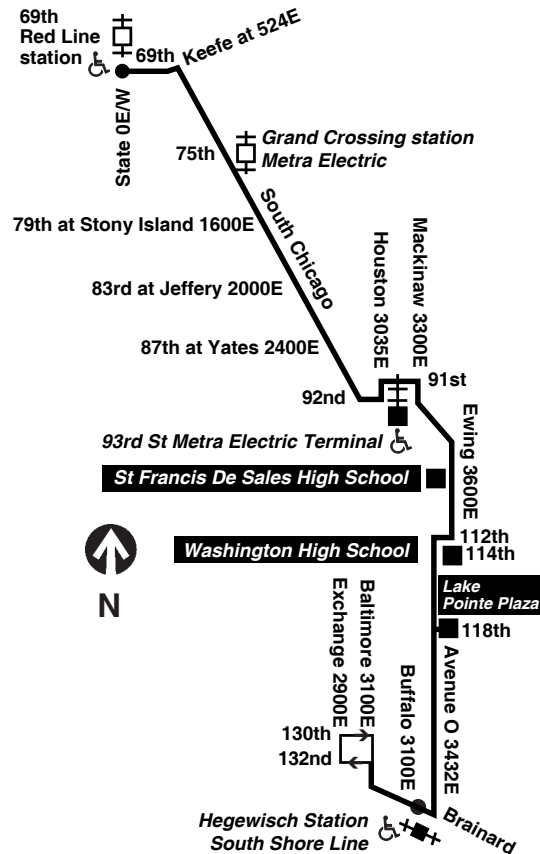

#6 Jackson Park Express ♿ between 67th/Stony Island and 79th/South Shore

#15 Jeffery Local ♿ between 67th/Jeffery and 75th/Jeffery

#67 67th/69th/71st ♿ between 69th/Dan Ryan terminal and 67th/Jeffery

#71 71st/South Shore ♿ from 75th/South Shore to 92nd/Commercial

#75 74th/75th ♿ between 75th/Jeffery and 75th/South Shore

#95 95th ♿ between 92nd/Commercial and 95th/Dan Ryan terminal

The night route compliments the regular routes to provide 24 hour round the clock service over the above route portions.

### Monday through Saturday Route

Southbound

Leave S. Chicago/ 79th	South Chicago/ 91st	118th/Ave. O Lake Pointe Plaza	Brainard/ Buffalo	134th/ Baltimore	Arrive Hegewisch Station
-----	-----	-----	-----	5:51am	5:57am
-----	-----	-----	-----	6:21	6:27
-----	-----	-----	-----	6:51	6:57
6:44am	6:51am	7:09am	7:18am	7:20	7:26
-----	-----	-----	-----	7:45	7:51
7:15	7:22	7:39	7:49	7:50	7:56
7:45	7:52	8:09	8:19	8:20	8:26
8:15	8:22	8:40	8:50	8:51	8:57
8:42	8:50	9:08	9:17	9:19	9:25
9:06	9:14	9:33	9:42	9:44	9:50
9:30	9:38	9:57	10:06	10:08	10:14
9:54	10:02	10:21	10:30	10:32	10:38