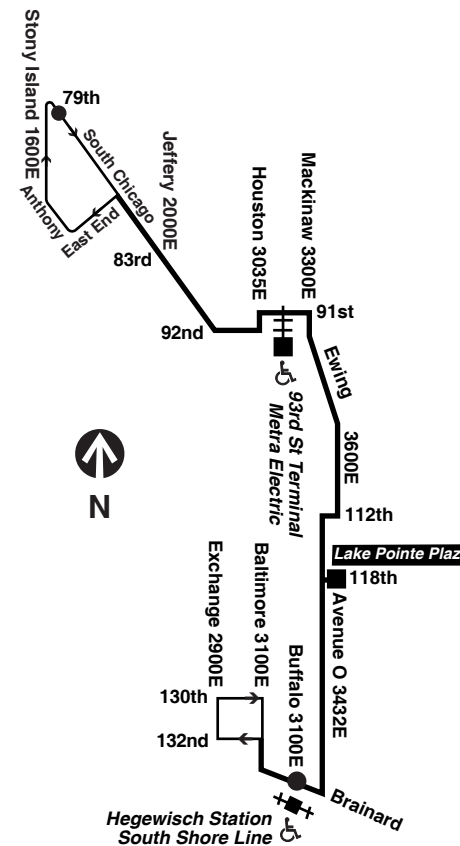

#6 Jackson Park Express ♿ between 67th/Stony Island and 79th/South Shore

#15 Jeffery Local ♿ between 67th/Jeffery and 75th/Jeffery

#67 67th/69th/71st ♿ between 69th/Dan Ryan terminal and 67th/Jeffery

#71 71st/South Shore ♿ from 75th/South Shore to 92nd/Commercial

#75 74th/75th ♿ between 75th/Jeffery and 75th/South Shore

#95 95th ♿ between 92nd/Commercial and 95th/Dan Ryan terminal

The night route compliments the regular routes to provide 24 hour round the clock service over the above route portions.

B - trip ends at Brainard/Baltimore at time shown  
C - trip begins at 92nd/Commercial at time shown

am light face **pm bold face**

Chicago Transit Authority

30 

South Chicago

Effective September 2, 2018

Sunday/Holiday Route

transitchicago.com

Sunday/Holiday 30 South Chicago

Northbound

Leave Hegewisch Station	118th/Ave. O Lake Pointe Plaza	106th/ Ewing	100th/ Ewing	91st/ Commercial	Arrive S. Chicago/ 79th
6:00am	6:10am	6:17am	6:20am	6:29am	6:37am
6:30	6:40	6:47	6:50	6:59	7:07
7:00	7:10	7:17	7:20	7:29	7:37
7:30	7:40	7:47	7:50	7:59	8:07
7:54	8:04	8:11	8:14	8:23	8:31
8:18	8:28	8:35	8:38	8:47	8:55
8:42	8:52	8:59	9:02	9:12	9:21
9:06	9:16	9:23	9:26	9:36	9:45
9:30	9:40	9:47	9:50	10:00	10:09
9:54	10:04	10:11	10:14	10:24	10:33
10:18	10:28	10:35	10:38	10:48	10:57
10:42	10:52	10:59	11:02	11:12	11:21